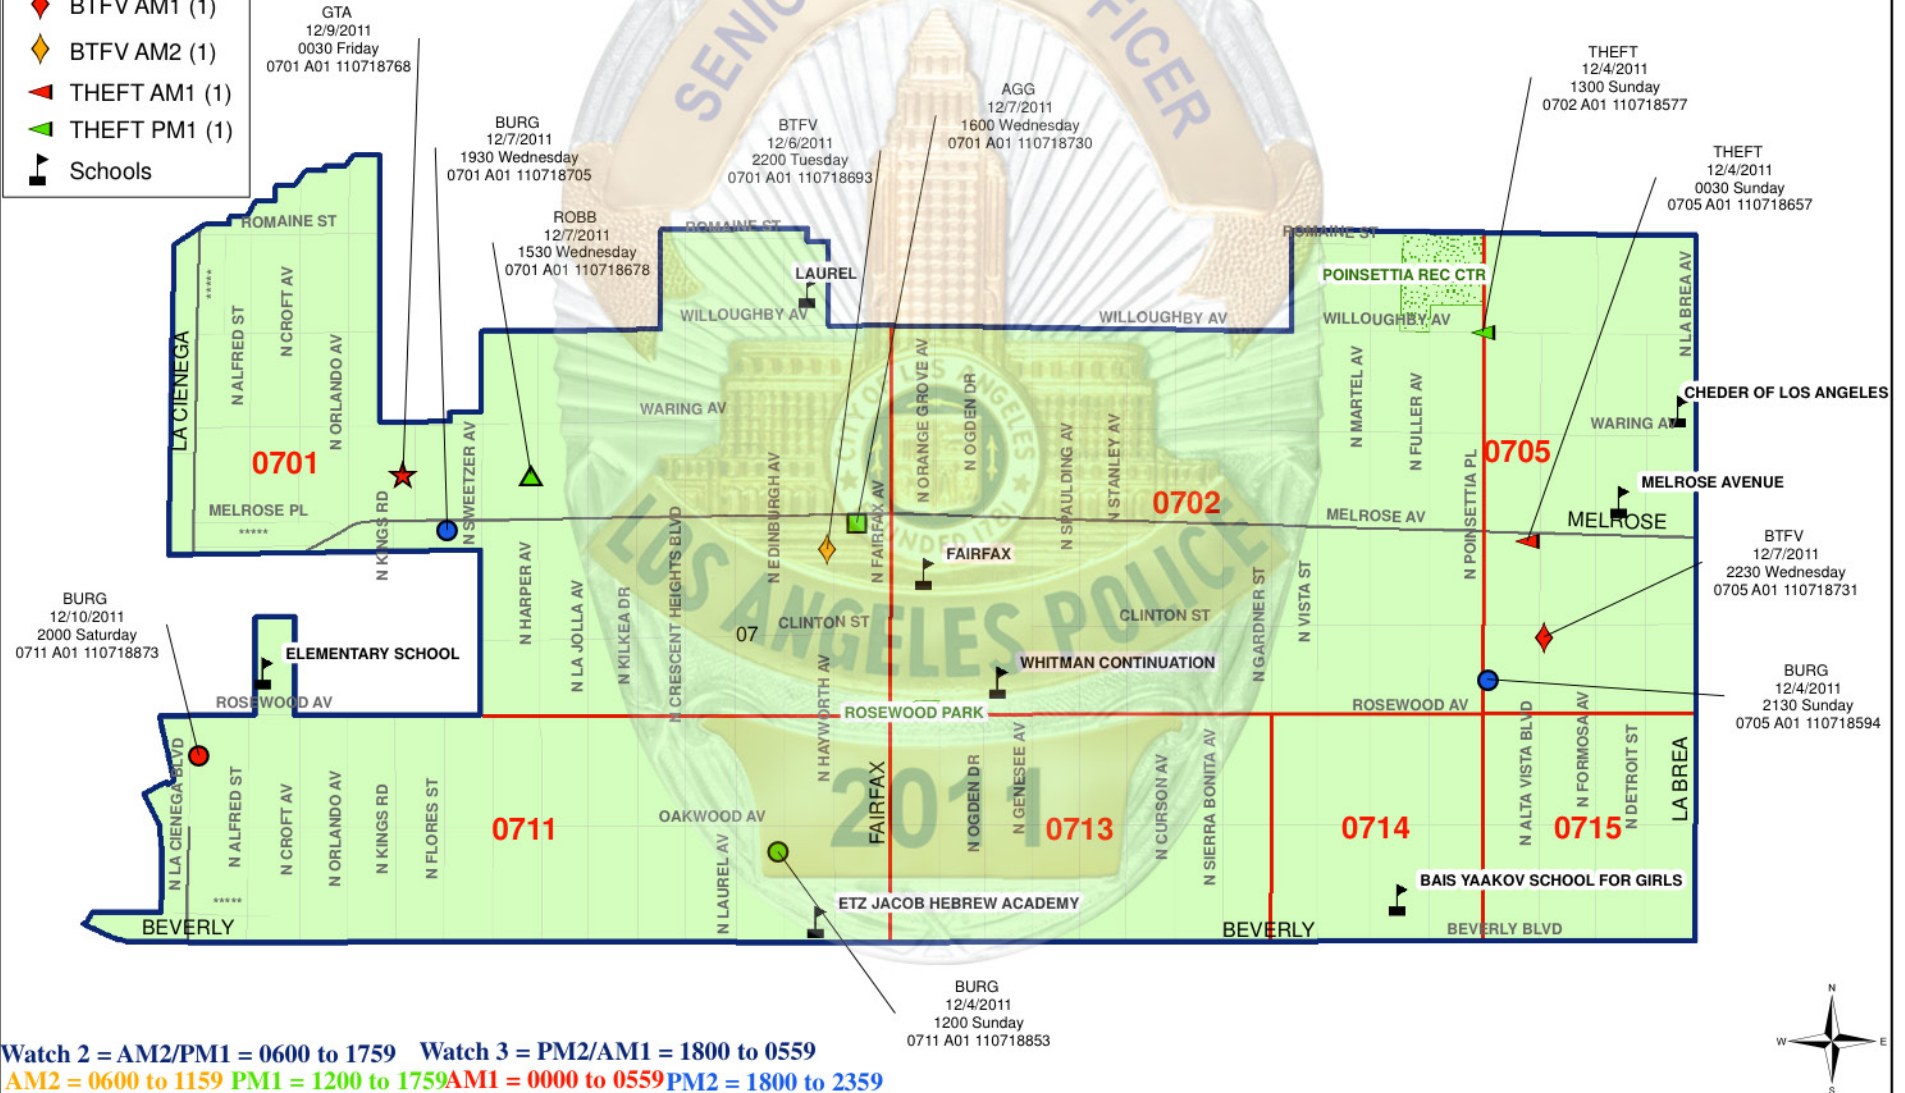

# Legend

## Crime Data (11)

- ▲ ROBB PM1 (1)
- AGG PM1 (1)
- BURG AM1 (1)
- BURG PM1 (1)
- BURG PM2 (2)
- ★ GTA AM1 (1)
- ◆ BTFV AM1 (1)
- ◆ BTFV AM2 (1)
- ▲ THEFT AM1 (1)
- ▲ THEFT PM1 (1)
- Schools

# Wilshire Area - BASIC CAR 7A1

## 12/04/11 - 12/10/11

Watch 2 = AM2/PM1 = 0600 to 1759    Watch 3 = PM2/AM1 = 1800 to 0559  
 AM2 = 0600 to 1159    PM1 = 1200 to 1759    AM1 = 0000 to 0559    PM2 = 1800 to 2359