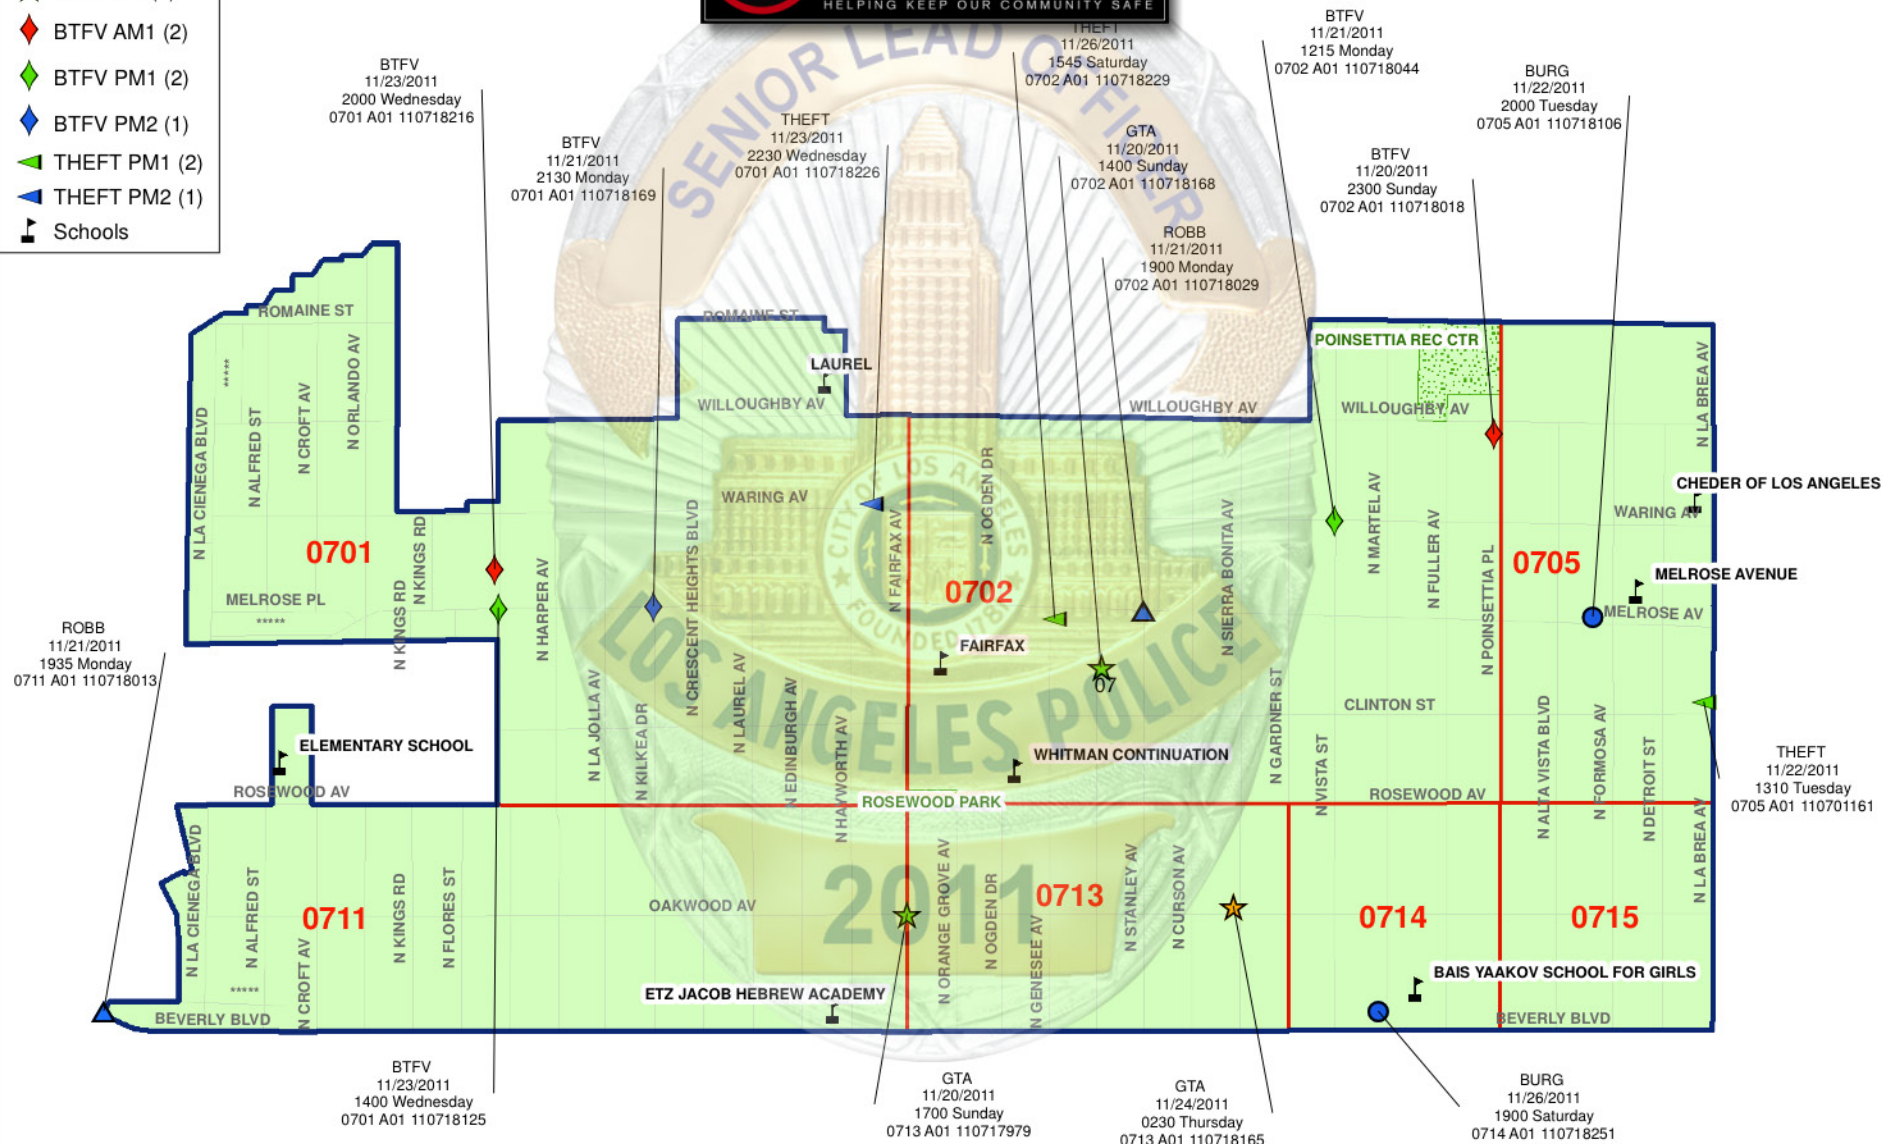

# Wilshire Area - BASIC CAR 7A1

## 11/20/11 - 11/26/11

- Legend**
- Crime Data (15)**
- ▲ ROBB PM2 (2)
  - BURG PM2 (2)
  - ★ GTA AM2 (1)
  - ★ GTA PM1 (2)
  - ◆ BTFV AM1 (2)
  - ◆ BTFV PM1 (2)
  - ◆ BTFV PM2 (1)
  - ▲ THEFT PM1 (2)
  - ▲ THEFT PM2 (1)
  - 🏫 Schools

Watch 2 = AM2/PM1 = 0600 to 1759 Watch 3 = PM2/AM1 = 1800 to 0559  
 AM2 = 0600 to 1159 PM1 = 1200 to 1759 AM1 = 0000 to 0559 PM2 = 1800 to 2359