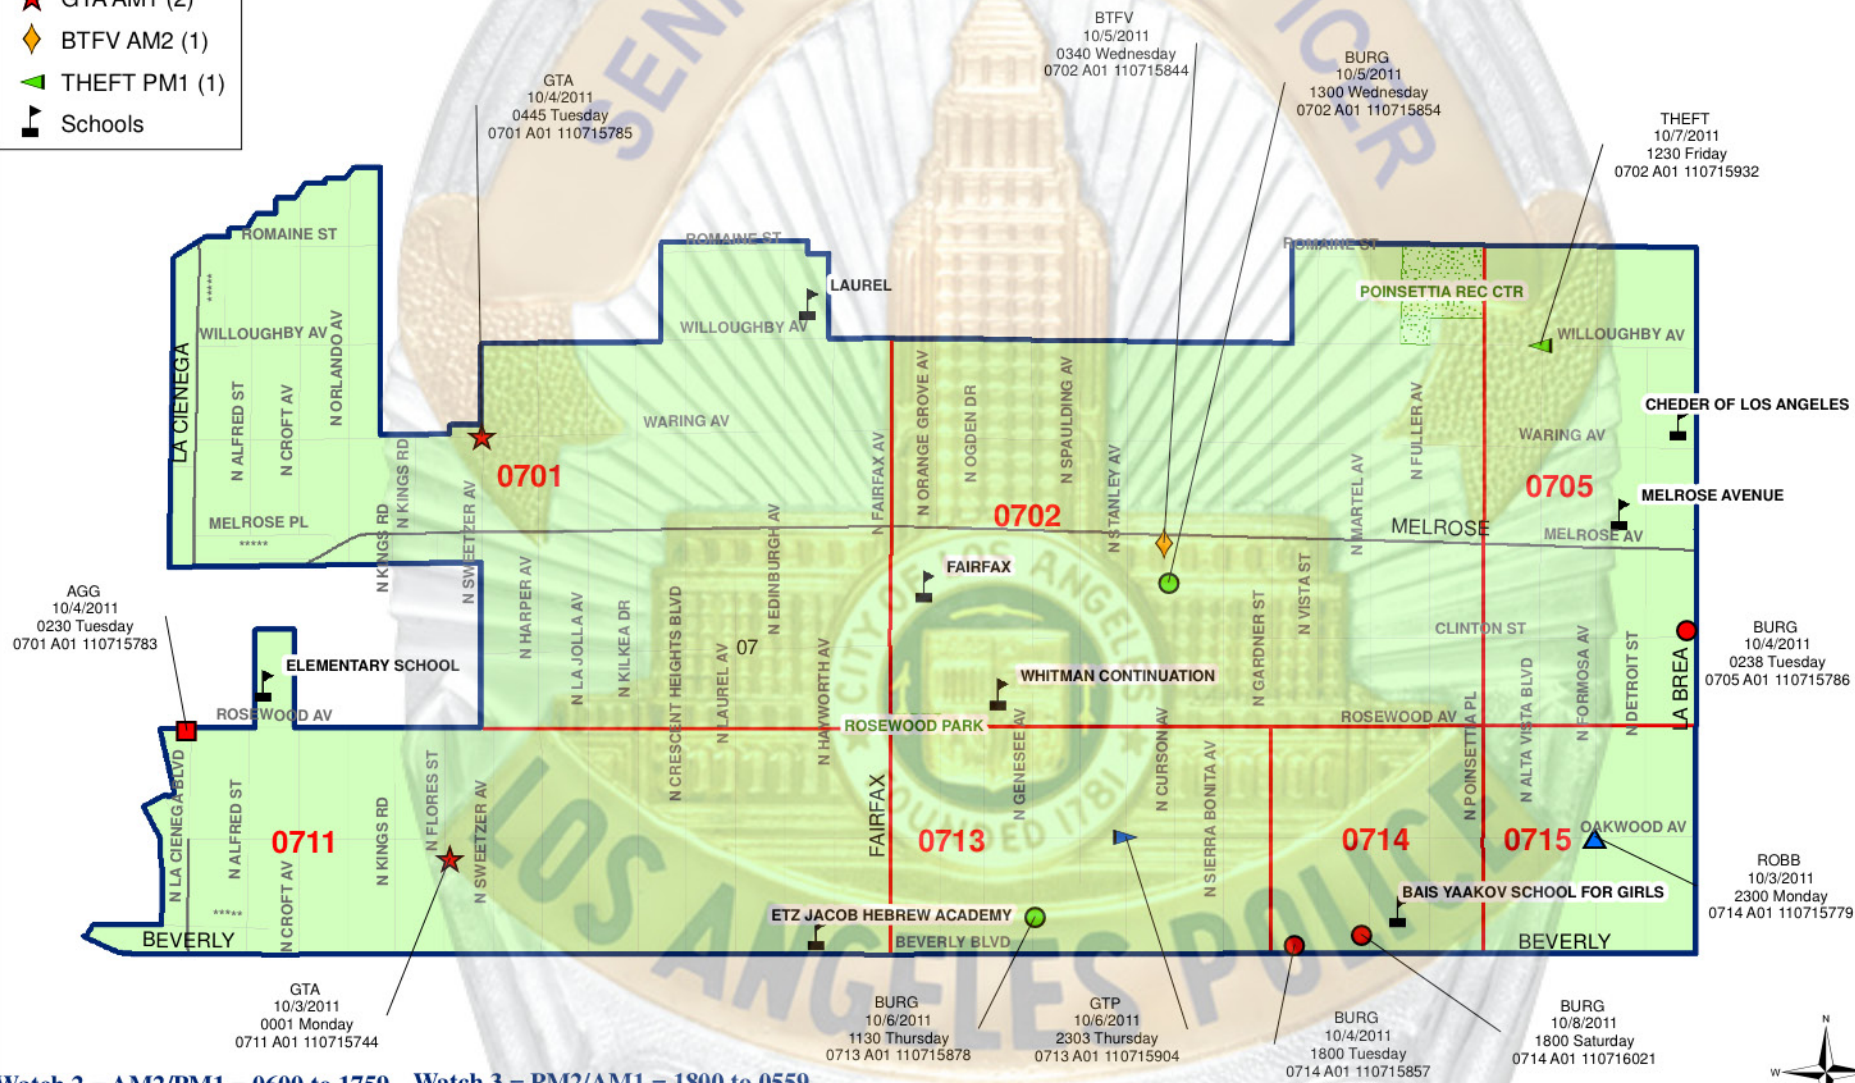

Wilshire Area - BASIC CAR 7A1

10/02/11 - 10/08/11

Legend

Crime Data (12)

- ▲ ROBB PM2 (1)
- AGG AM1 (1)
- BURG AM1 (3)
- BURG PM1 (2)
- ▶ GTP PM2 (1)
- ★ GTA AM1 (2)
- ◆ BTFV AM2 (1)
- ▲ THEFT PM1 (1)
- Schools

Watch 2 = AM2/PM1 = 0600 to 1759 Watch 3 = PM2/AM1 = 1800 to 0559
 AM2 = 0600 to 1159 PM1 = 1200 to 1759 AM1 = 0000 to 0559 PM2 = 1800 to 2359

Map prepared by Wilshire Area Crime Analysis Detail on 10/11/11.