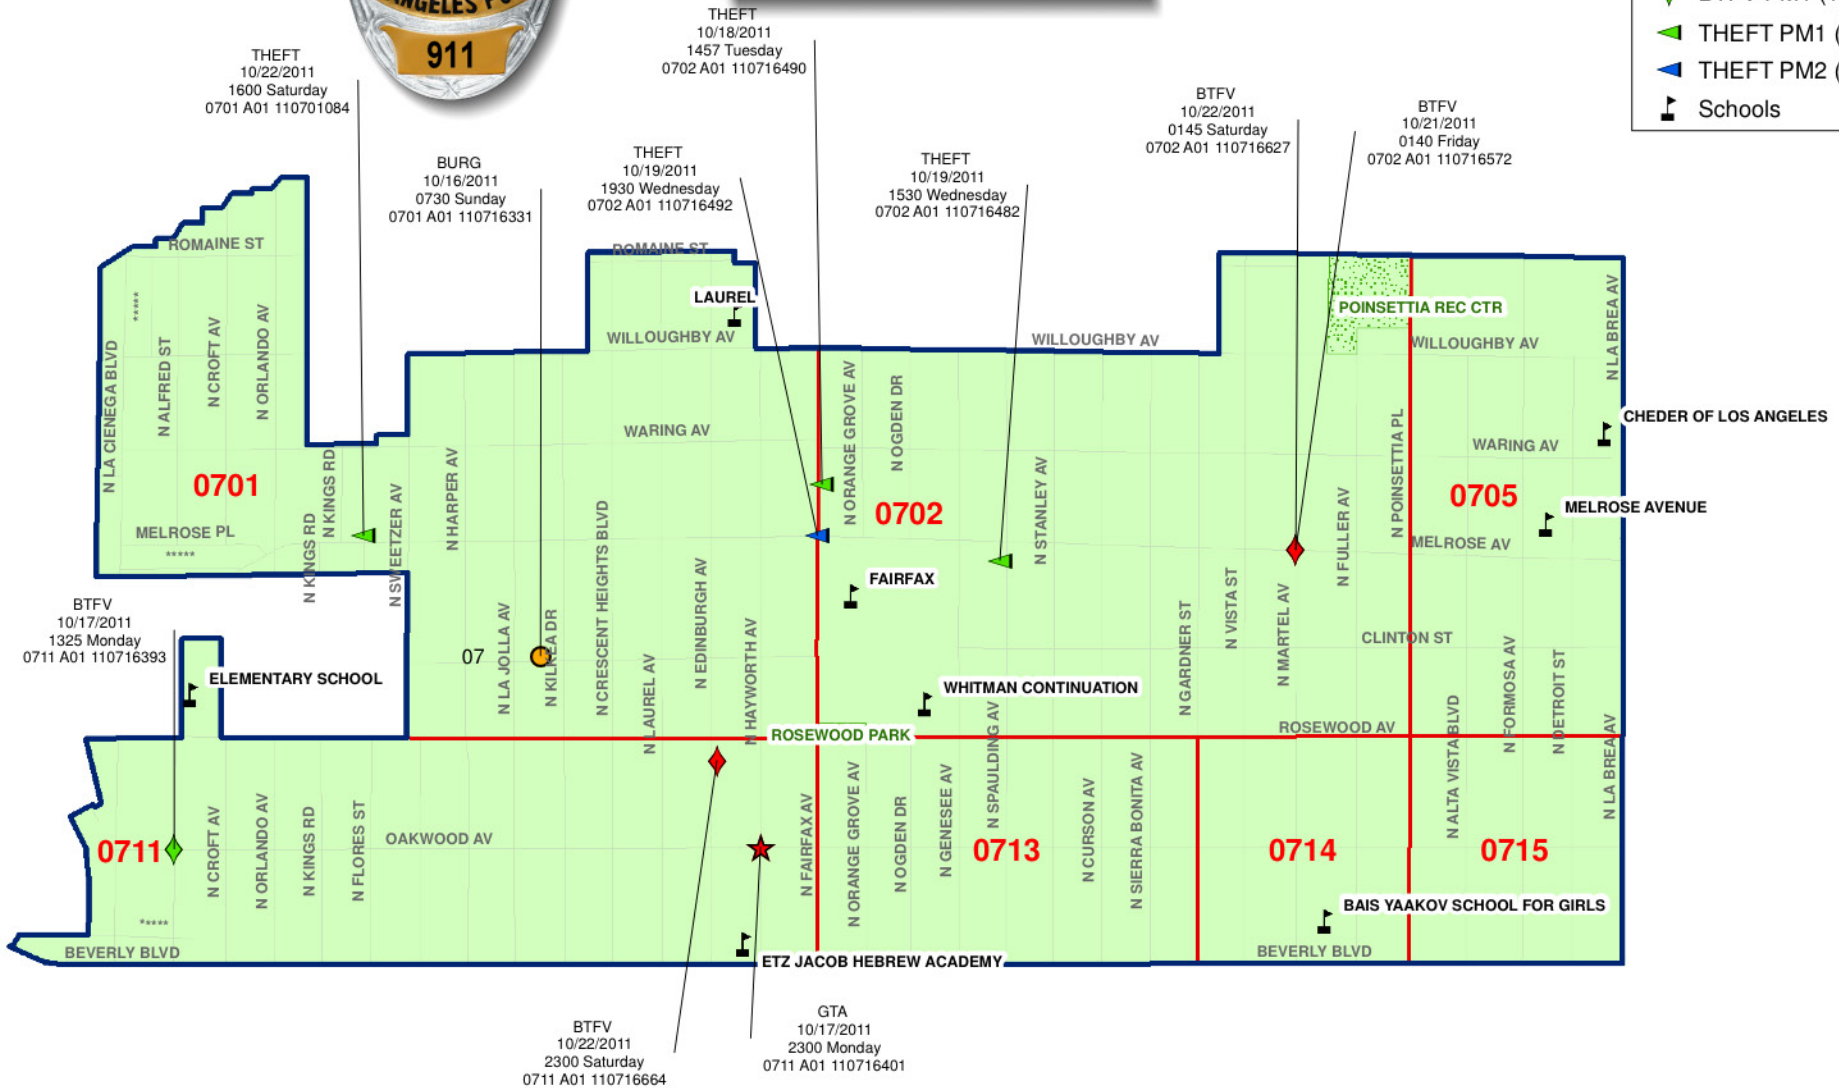

# Wilshire Area - BASIC CAR 7A1

## 10/16/11 - 10/22/11

### Legend

#### Crime Data (10)

- BURG AM2 (1)
- ★ GTA AM1 (1)
- ◆ BTFV AM1 (3)
- ◆ BTFV PM1 (1)
- ▲ THEFT PM1 (3)
- ▲ THEFT PM2 (1)
- Schools

Watch 2 = AM2/PM1 = 0600 to 1759    Watch 3 = PM2/AM1 = 1800 to 0559  
 AM2 = 0600 to 1159    PM1 = 1200 to 1759    AM1 = 0000 to 0559    PM2 = 1800 to 2359