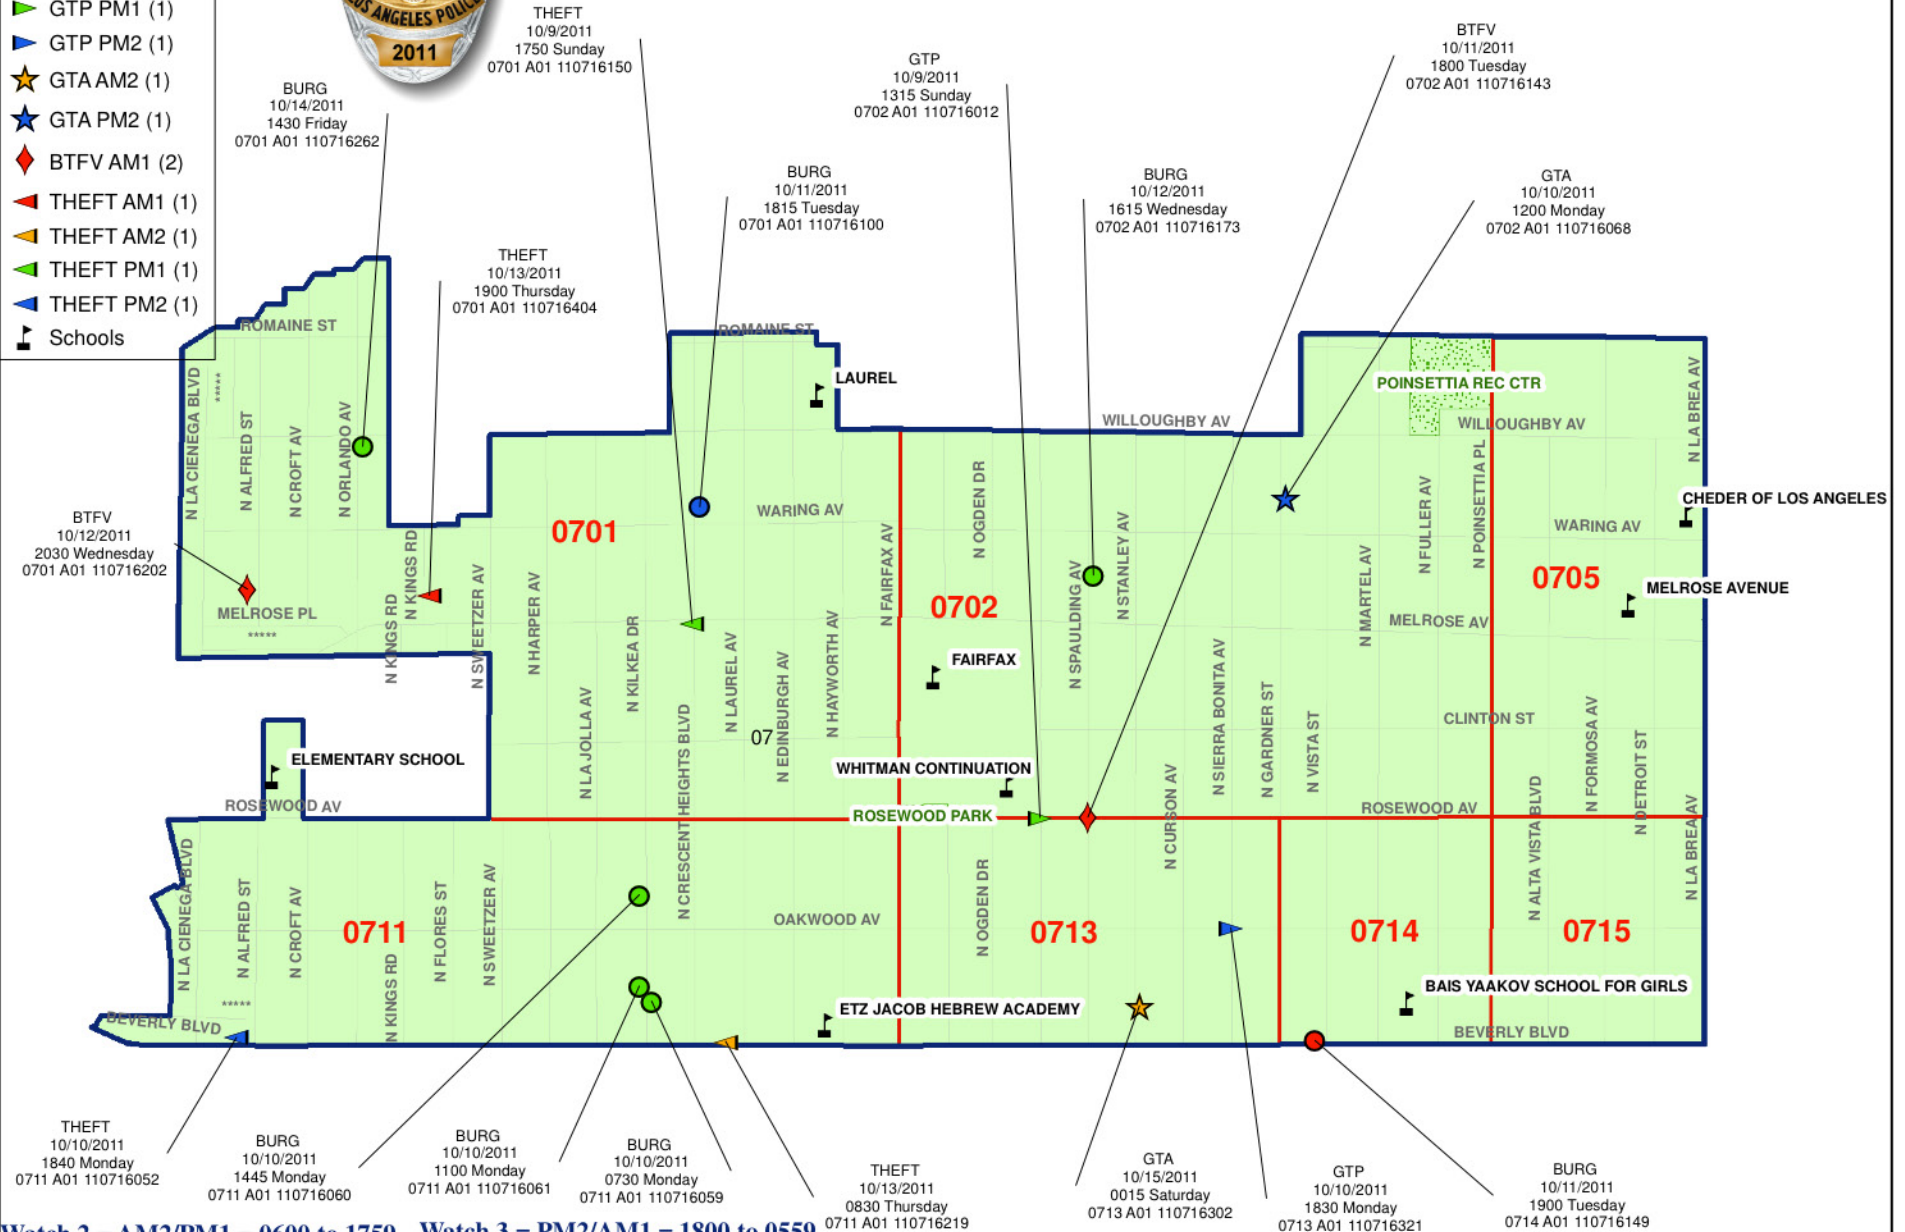

Wilshire Area - BASIC CAR 7A1

10/09/11 - 10/15/11

Legend

- BURG AM1 (1)
- BURG PM1 (5)
- BURG PM2 (1)
- ▲ GTP PM1 (1)
- ▲ GTP PM2 (1)
- ★ GTA AM2 (1)
- ★ GTA PM2 (1)
- ◆ BTFV AM1 (2)
- ▲ THEFT AM1 (1)
- ▲ THEFT AM2 (1)
- ▲ THEFT PM1 (1)
- ▲ THEFT PM2 (1)
- Schools

Watch 2 = AM2/PM1 = 0600 to 1759 Watch 3 = PM2/AM1 = 1800 to 0559
 AM2 = 0600 to 1159 PM1 = 1200 to 1759 AM1 = 0000 to 0559 PM2 = 1800 to 2359

Map prepared by Wilshire Area Crime Analysis Detail on 10/20/11.