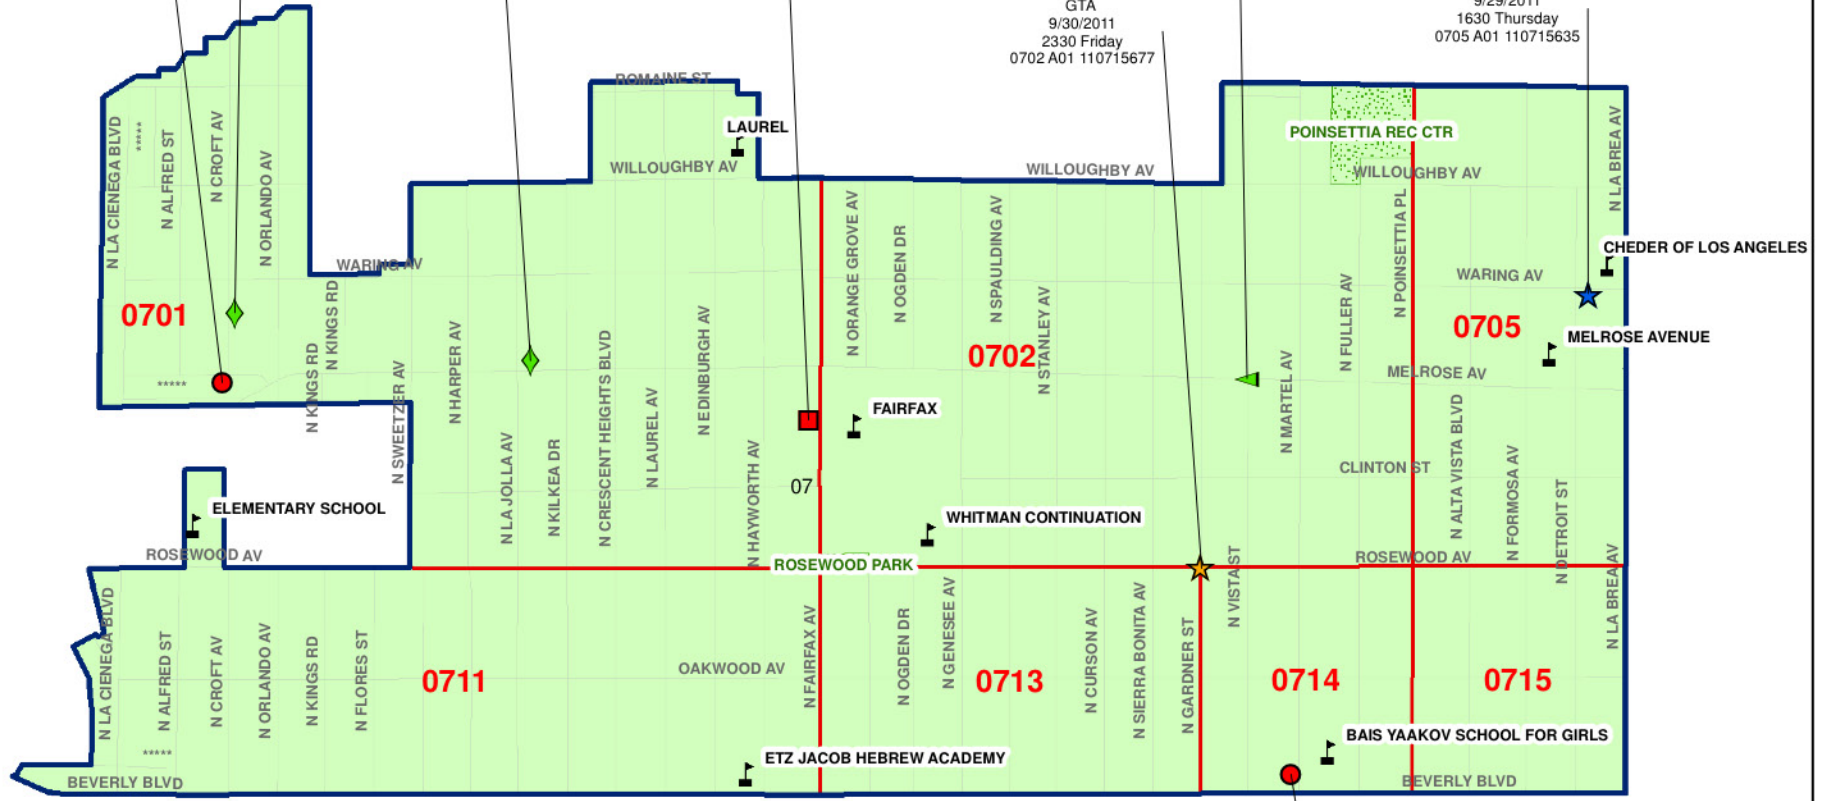

Wilshire Area - BASIC CAR 7A1

09/25/11 - 10/01/11

Legend

Crime Data (8)

- AGG AM1 (1)
- BURG AM1 (2)
- ★ GTA AM2 (1)
- ★ GTA PM2 (1)
- ◆ BTFV PM1 (2)
- ▲ THEFT PM1 (1)
- Schools

BTFV
9/26/2011
1200 Monday
0701 A01 110715656

BURG
9/30/2011
1630 Friday
0701 A01 110715681

BTFV
9/30/2011
1330 Friday
0701 A01 110715655

AGG
9/25/2011
0140 Sunday
0701 A01 110701033

THEFT
9/25/2011
1700 Sunday
0702 A01 110715479

GTA
9/30/2011
2330 Friday
0702 A01 110715677

GTA
9/29/2011
1630 Thursday
0705 A01 110715635

BURG
9/30/2011
2000 Friday
0714 A01 110715698

Watch 2 = AM2/PM1 = 0600 to 1759 Watch 3 = PM2/AM1 = 1800 to 0559
 AM2 = 0600 to 1159 PM1 = 1200 to 1759 AM1 = 0000 to 0559 PM2 = 1800 to 2359