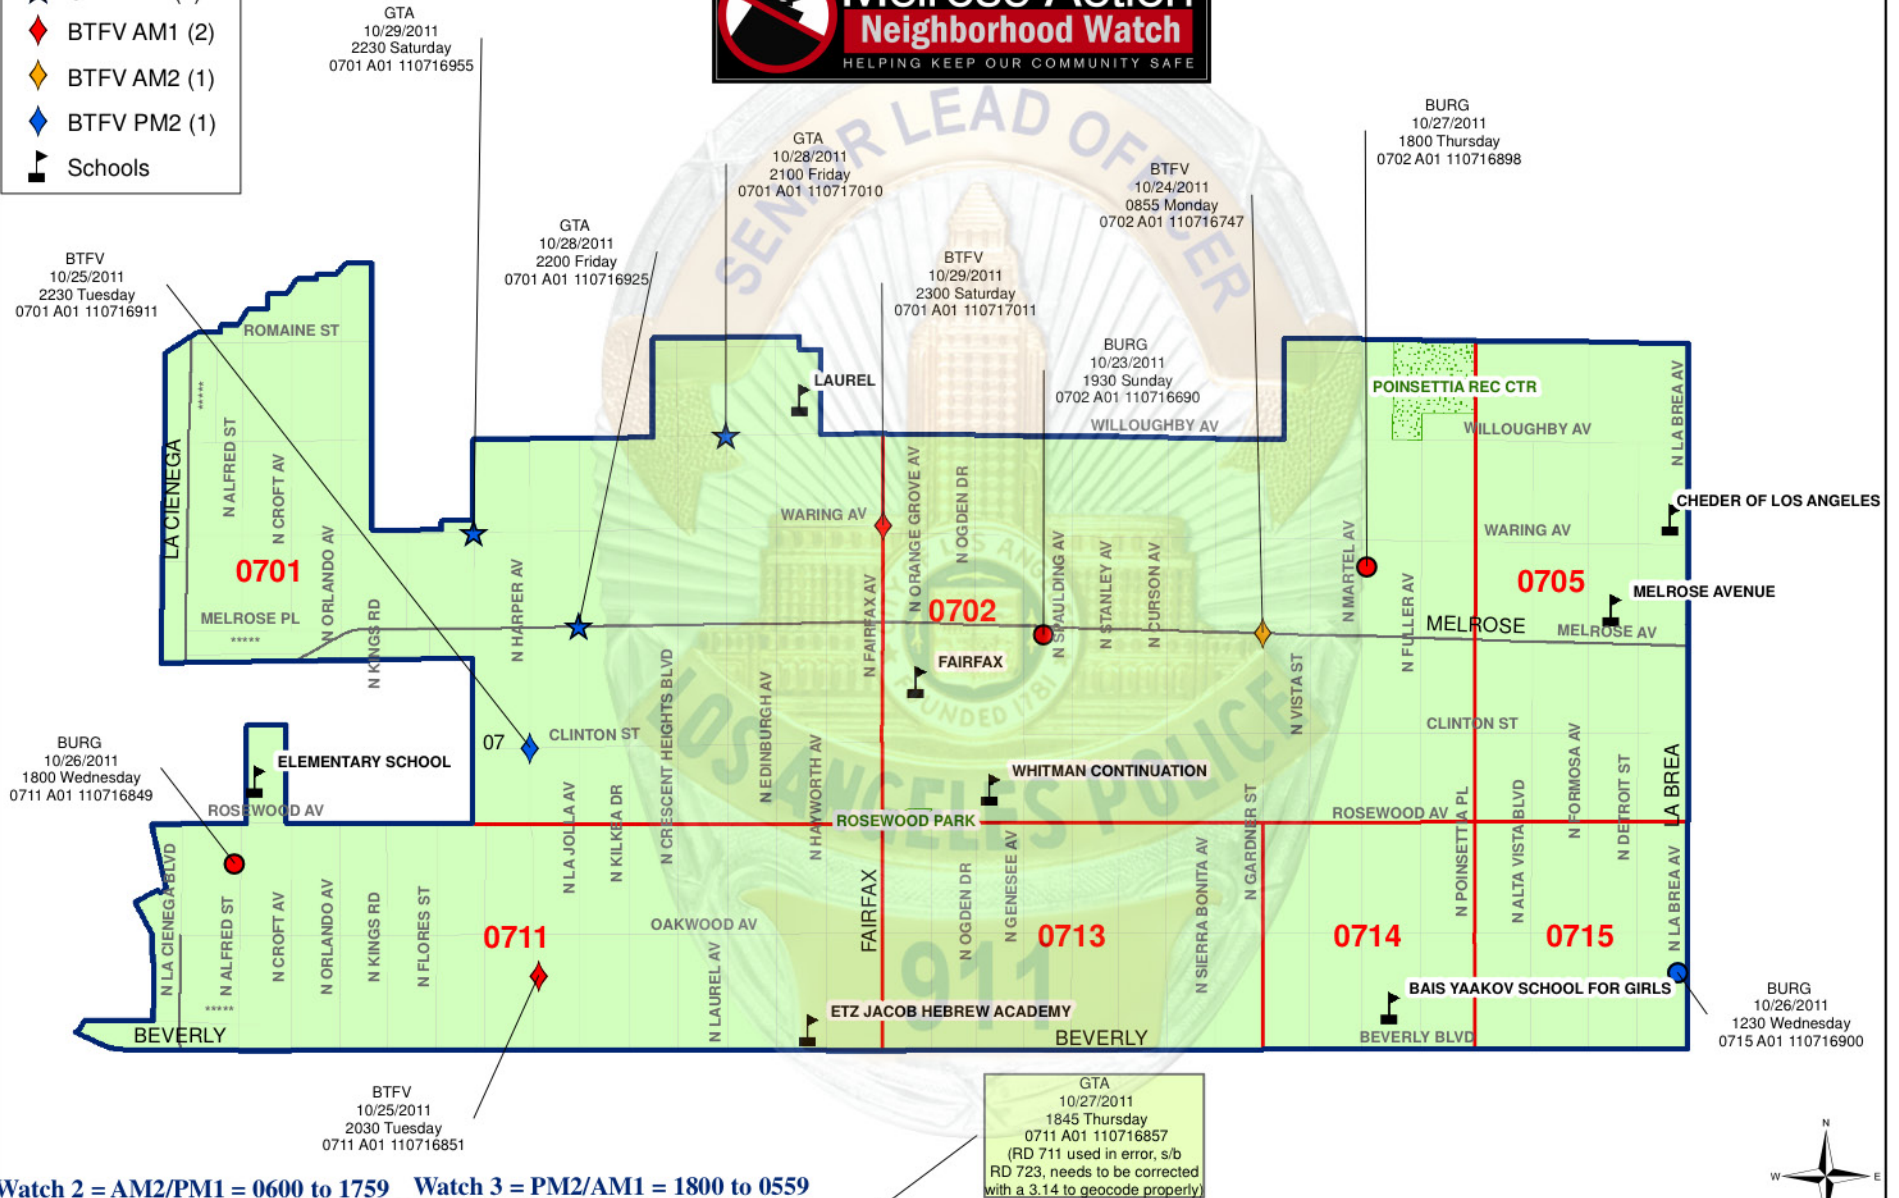

# Wilshire Area - BASIC CAR 7A1

## 10/23/11 - 10/29/11

### Legend

#### Crime Data (12)

- BURG AM1 (3)
- BURG PM2 (1)
- ★ GTA PM2 (4)
- ◆ BTFV AM1 (2)
- ◆ BTFV AM2 (1)
- ◆ BTFV PM2 (1)
- Schools

Watch 2 = AM2/PM1 = 0600 to 1759 Watch 3 = PM2/AM1 = 1800 to 0559  
 AM2 = 0600 to 1159 PM1 = 1200 to 1759 AM1 = 0000 to 0559 PM2 = 1800 to 2359